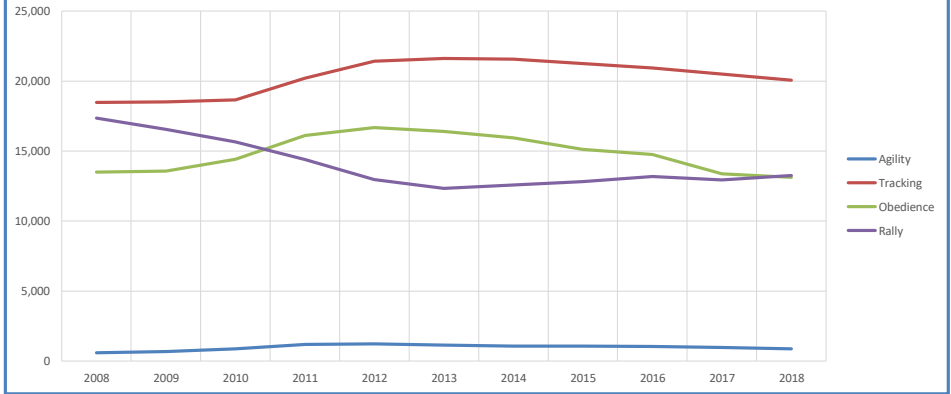

Companion: Total Unique Dogs Entered