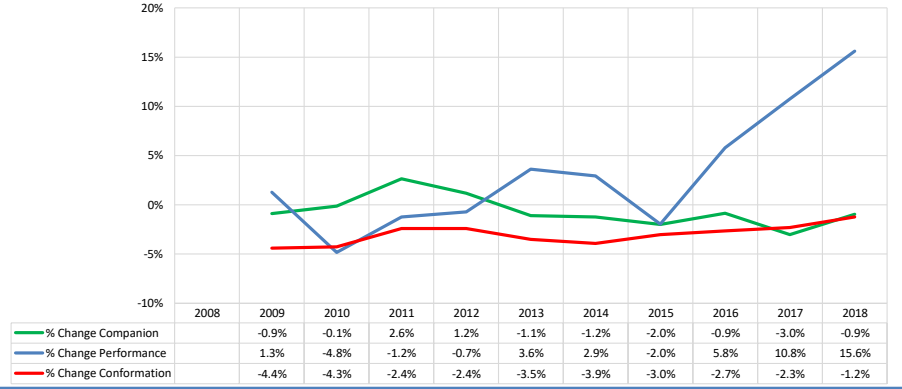

**All Breeds (AKC only)**

**AKC Dog & Litter Registrations**

**% of Each Year's Litter Complement that were Eventually Registered (2018 Register Pups to be determined)**

**% Change from Previous Year (YOY)**

**% Change Relative to 2008**

**All Breeds (AKC only)**

Competing: Total Unique Dogs by Sport Each Year

Competing: % Change Unique Total Dogs Year over Year by Sport

Performance: Total Unique Dogs Placing