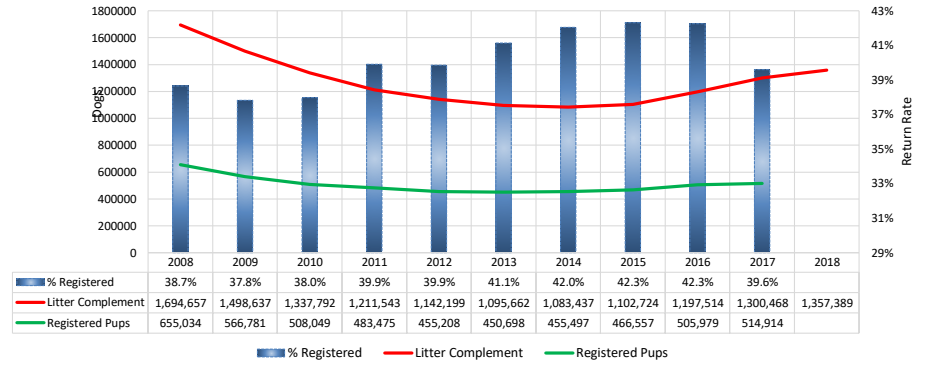

% of Each Year's Litter Complement that were Eventually Registered (2018 Register Pups to be determined)