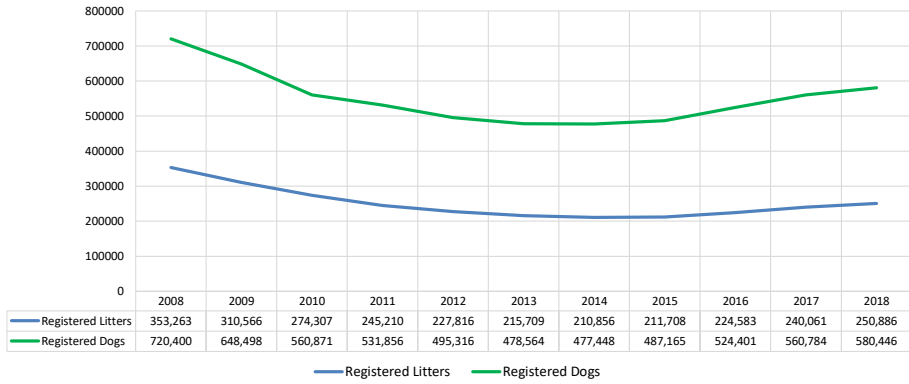

All Breeds (AKC only)

AKC Dog & Litter Registrations