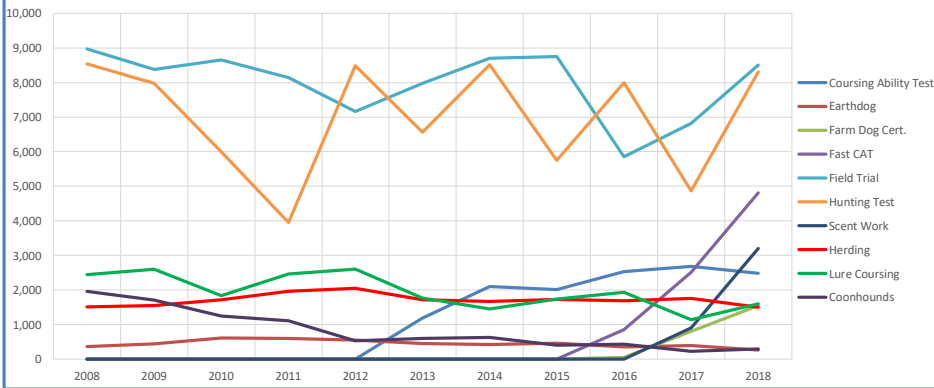

**All Breeds (AKC only)**

**AKC Dog & Litter Registrations**

**% of Each Year's Litter Complement that were Eventually Registered (2018 Register Pups to be determined)**

**% Change from Previous Year (YOY)**

**% Change Relative to 2008**

**All Breeds (AKC only)**

Competing: Total Unique Dogs by Sport Each Year

Competing: % Change Unique Total Dogs Year over Year by Sport

Performance: Total Unique Dogs Placing