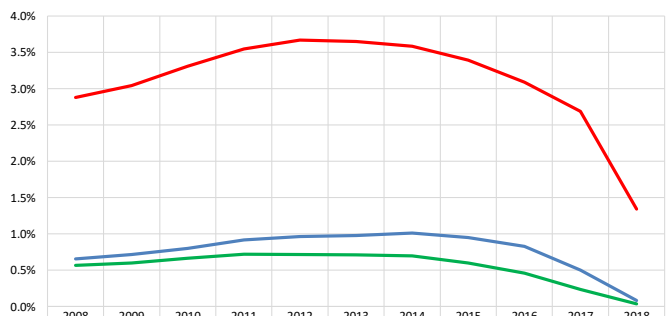

Competing: % of Each Year's Litter Complement in Competition

Total Unique in Companion (each year)	0.57%	0.60%	0.67%	0.72%	0.71%	0.71%	0.69%	0.60%	0.46%	0.24%	0.04%
Total Unique Placing in Performance (each year)	0.7%	0.7%	0.8%	0.9%	1.0%	1.0%	1.0%	1.0%	0.8%	0.5%	0.1%
Total in Conformation (each year)	2.9%	3.0%	3.3%	3.5%	3.7%	3.7%	3.6%	3.4%	3.1%	2.7%	1.3%